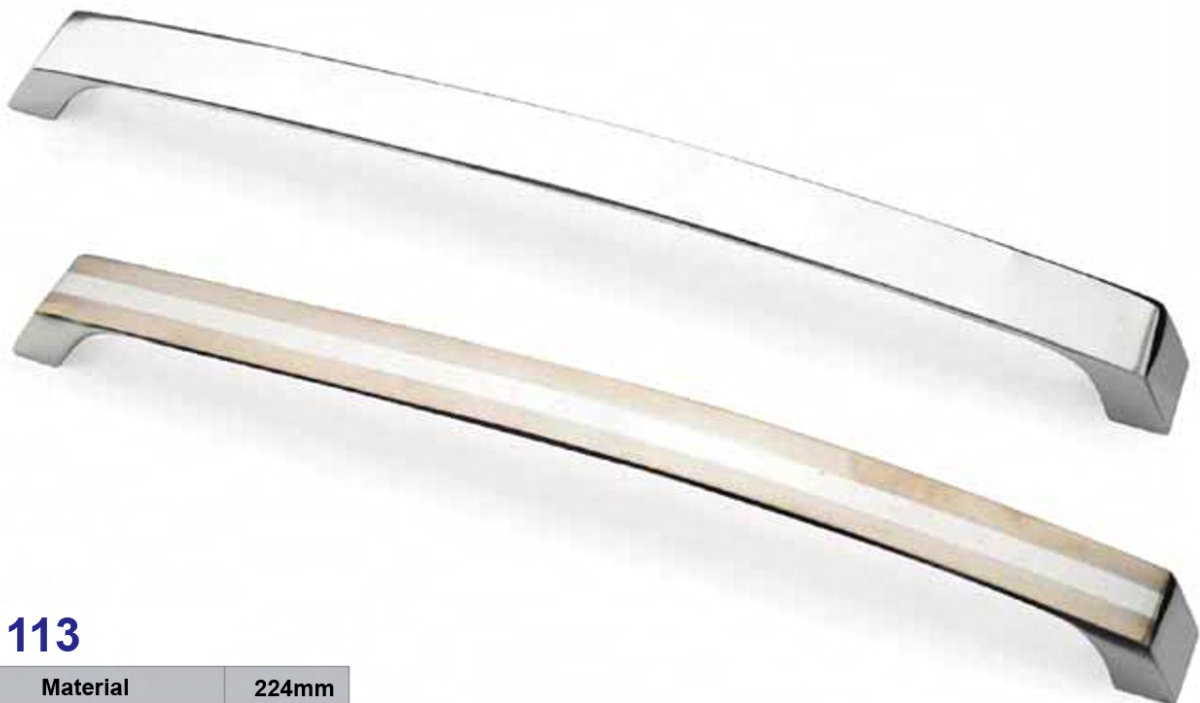

GR 113

Material	224mm
Chrom -Schwarz	4.00
Gestreift	4.50
	50